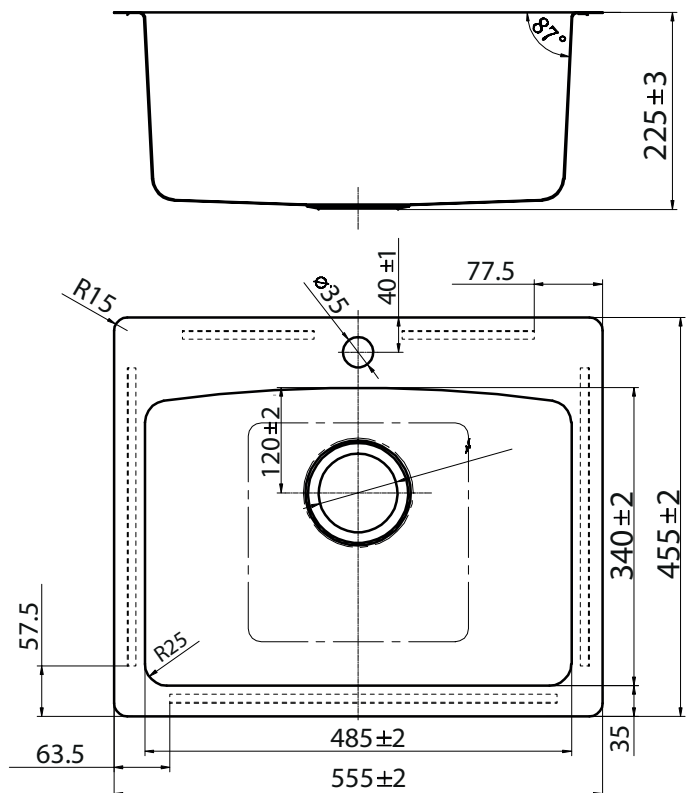

### Nugleam™ 35L Utility Sink

**Product Code:**

73300

**Warranty:**

Stainless steel bowl: 25 years

**Overall Dimensions:**

555 L x 455 W x 225mm D

**Product Variations:**

73310 | Nugleam 45L Utility Sink

73320 | Nugleam 70L Utility Sink

**Bowl:**

- / 35L bowl with centre taphole
- / 304 stainless steel bowl with 25mm internal corner radius
- / 90mm stainless steel basket waste
- / Minimalist style with flat edge design

Disclaimer: All measurement are in millimetres and are solely for reference purposes. Colours have been reproduced with as much accuracy as possible. Any changes resulting from technical advance of design or colour may be made without prior notice. Tapware, accessories and appliances are for illustration purposes only. Further information on warranties is available at [www.everhard.com.au](http://www.everhard.com.au)